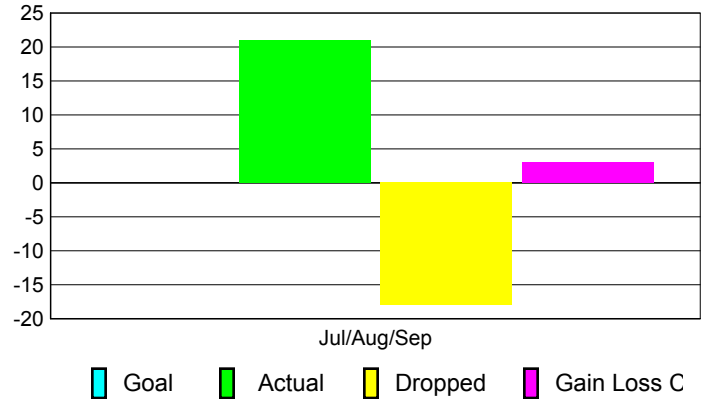

Membership Results 2010-2011

Goal, New, Dropped, Gain/Loss